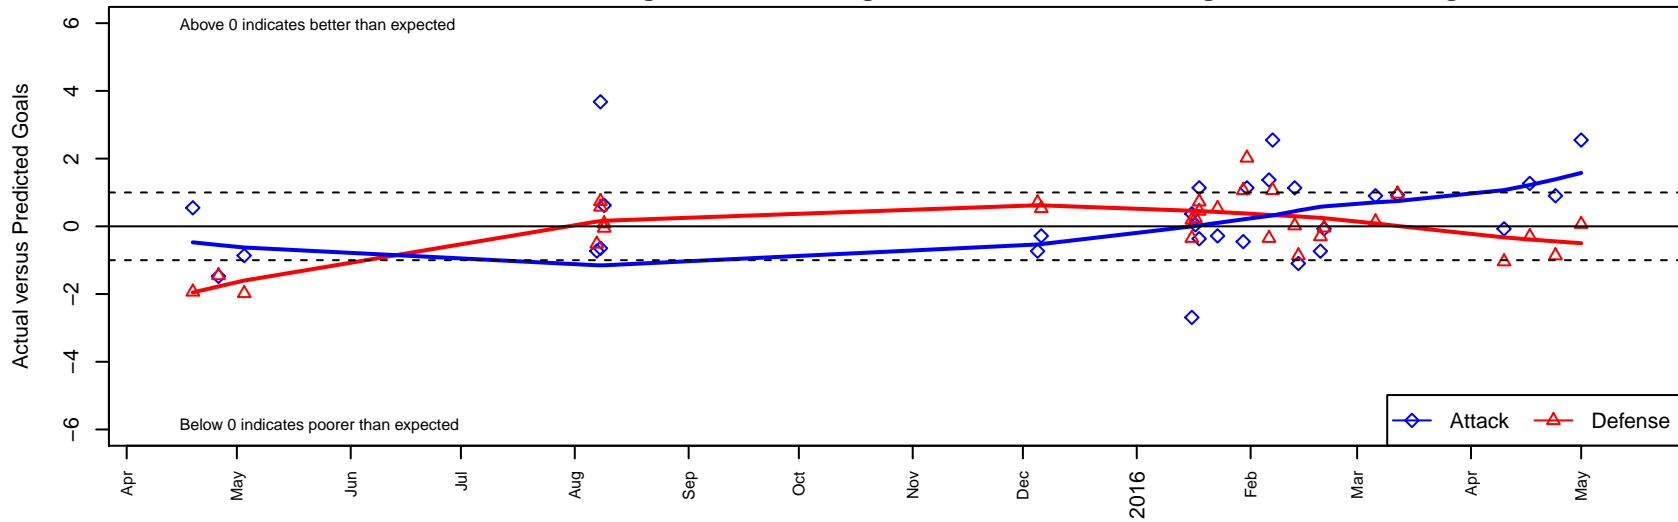

SSC Shadow A G98

Spokane SC Shadow
 Spokane, WA
 G98 total strength=1802
 attack=34.31 defense=30.25
 fall league = Win RCL G98 Div 1
 notes= Hagerott 2015

alt names used:
 SSC Shadow G98-A
 Spokane Shadow SC GU98
 SSC Shadow G98-A
 SSC Shadow G98-A

Venues played:
 2015 2014 WYS Championship G98
 2015 Les Schwab NW Cup U17-19 U19
 2015 Win RCL G98 Div 1
 2015 PacNW Winter Classic Premier U17
 2015 WYS Championship G98

SSC Shadow A G98
 Dots are actual minus expected GF (blue circles) and GA (red triangles).
 Blue line is smoothed change in attack strength. Red is smoothed change in defense strength.

**attack and defense variance (black dot)
relative to other teams
and top 10 in region**

**attack and defense rating
relative to others at age
and all opponents in last 13 months**

Performance relative to 13 month average