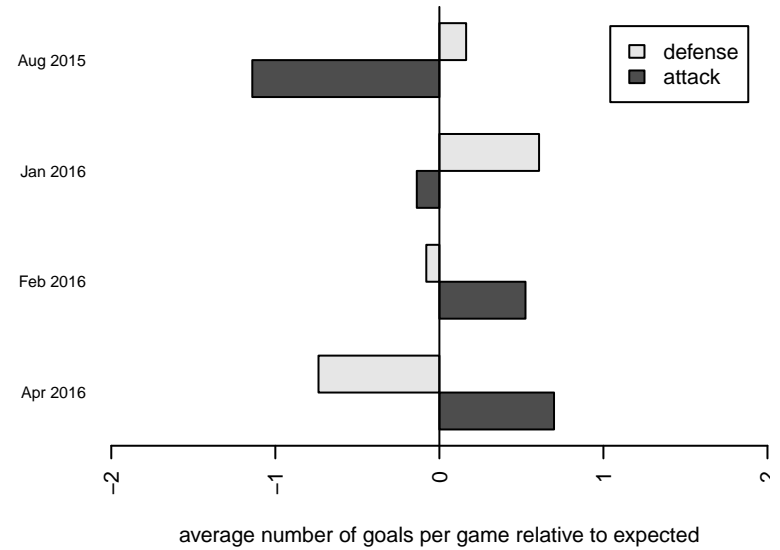

Performance relative to 13 month average