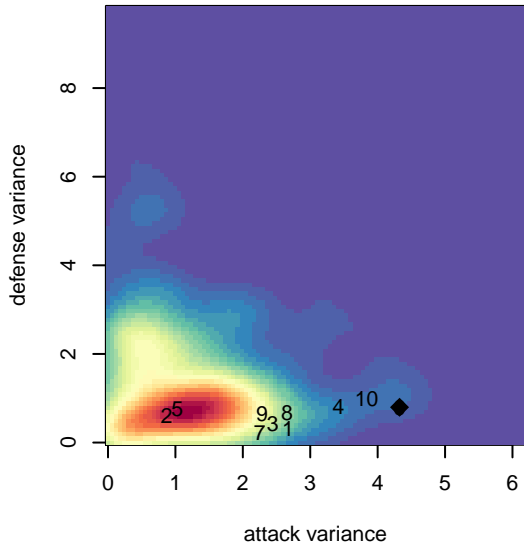

SSC Shadow A G98

Spokane SC Shadow
 Spokane, WA
 G98 total strength=1802
 attack=34.31 defense=30.25
 fall league = Win RCL G98 Div 1
 notes= Hagerott 2015

alt names used:
 SSC Shadow G98-A
 Spokane Shadow SC GU98
 SSC Shadow G98-A
 SSC Shadow G98-A

Venues played:
 2015 2014 WYS Championship G98
 2015 Les Schwab NW Cup U17-19 U19
 2015 Win RCL G98 Div 1
 2015 PacNW Winter Classic Premier U17
 2015 WYS Championship G98

SSC Shadow A G98
 Dots are actual minus expected GF (blue circles) and GA (red triangles).
 Blue line is smoothed change in attack strength. Red is smoothed change in defense strength.

**attack and defense variance (black dot)
relative to other teams
and top 10 in region**

**attack and defense rating
relative to others at age
and all opponents in last 13 months**

Performance relative to 13 month average