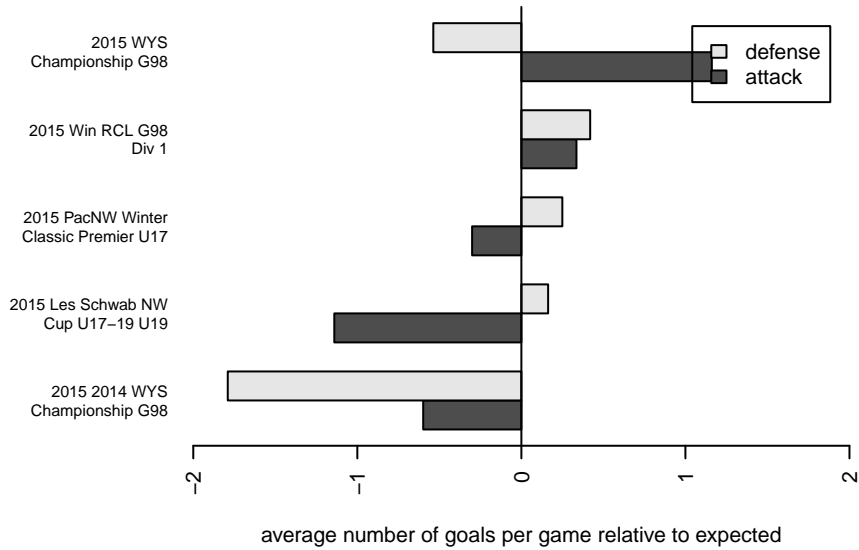

SSC Shadow A G98

Spokane SC Shadow
 Spokane, WA
 G98 total strength=1802
 attack=34.31 defense=30.25
 fall league = Win RCL G98 Div 1
 notes= Hagerott 2015

alt names used:
 SSC Shadow G98-A
 Spokane Shadow SC GU98
 SSC Shadow G98-A
 SSC Shadow G98-A

Venues played:
 2015 2014 WYS Championship G98
 2015 Les Schwab NW Cup U17-19 U19
 2015 Win RCL G98 Div 1
 2015 PacNW Winter Classic Premier U17
 2015 WYS Championship G98

SSC Shadow A G98
 Dots are actual minus expected GF (blue circles) and GA (red triangles).
 Blue line is smoothed change in attack strength. Red is smoothed change in defense strength.

**attack and defense variance (black dot)
relative to other teams
and top 10 in region**

**attack and defense rating
relative to others at age
and all opponents in last 13 months**

Performance relative to 13 month average