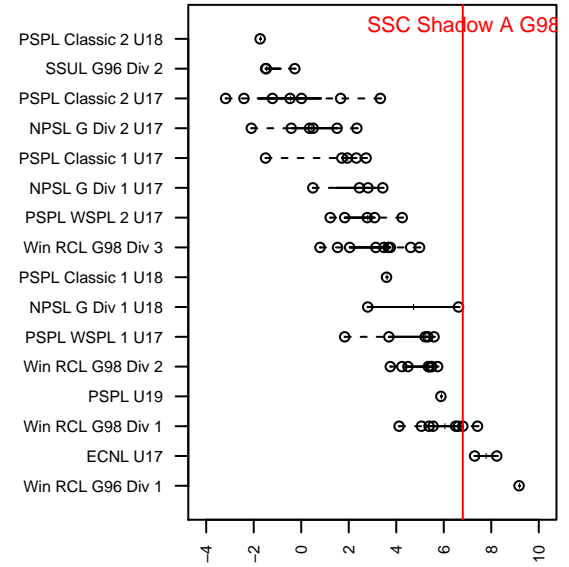

SSC Shadow A G98

Spokane SC Shadow
 Spokane, WA
 G98 total strength=1802
 attack=34.31 defense=30.25
 fall league = Win RCL G98 Div 1
 notes= Hagerott 2015

alt names used:
 SSC Shadow G98-A
 Spokane Shadow SC GU98
 SSC Shadow G98-A
 SSC Shadow G98-A

Venues played:
 2015 2014 WYS Championship G98
 2015 Les Schwab NW Cup U17-19 U19
 2015 Win RCL G98 Div 1
 2015 PacNW Winter Classic Premier U17
 2015 WYS Championship G98

SSC Shadow A G98
 Dots are actual minus expected GF (blue circles) and GA (red triangles).
 Blue line is smoothed change in attack strength. Red is smoothed change in defense strength.

**attack and defense variance (black dot)
relative to other teams
and top 10 in region**

**attack and defense rating
relative to others at age
and all opponents in last 13 months**

Performance relative to 13 month average